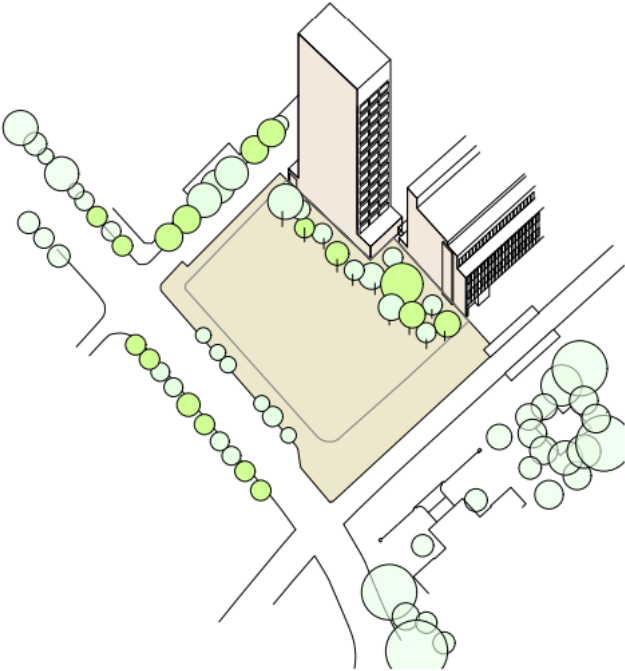

9^{br} 1802.

1822

PLAN
OF THE
TOWN AND SUB
URBAN
SYDNEY

August, 1822.

N.B. The Soundings are in Fathoms
Variation observed with a Magnet
By 4 N. 1/2 E. 1/2 on the Rose Ground ...
By 4 N. 1/2 E. 1/2 on the Rose Ground ...
By 4 N. 1/2 E. 1/2 on the Rose Ground ...
By 4 N. 1/2 E. 1/2 on the Rose Ground ...
Dip of Needle and Magnetic Needle in N. 1/2 E. 1/2
By numerous observations at the Bunkers Hill

2023

2008

2023

2020 - 2025

Sydney Structure Plan
Sydney Planning Strategy

2 Three linked city squares

The 3 squares at Circular Quay, Town Hall and Central linked by a transformed George Street will provide more space for public life in the heart of our city. These public spaces are essential to ensure our city remains liveable and sustains its role as a global economic centre.

Provide a significant public space for Sydney - the civic + public centre of the City

Project Vision

A space for everyday life and events

Comfortable spaces with lighting, seating, active edges and essential infrastructure to support everyday life, events, public gathering, protests + celebrations

Project Vision

Increasing City greening

New significant trees (deep soil) to mitigate exposed sun conditions + contribute to canopy / greening targets

Project scope

Demolition

A major new civic space

City greening