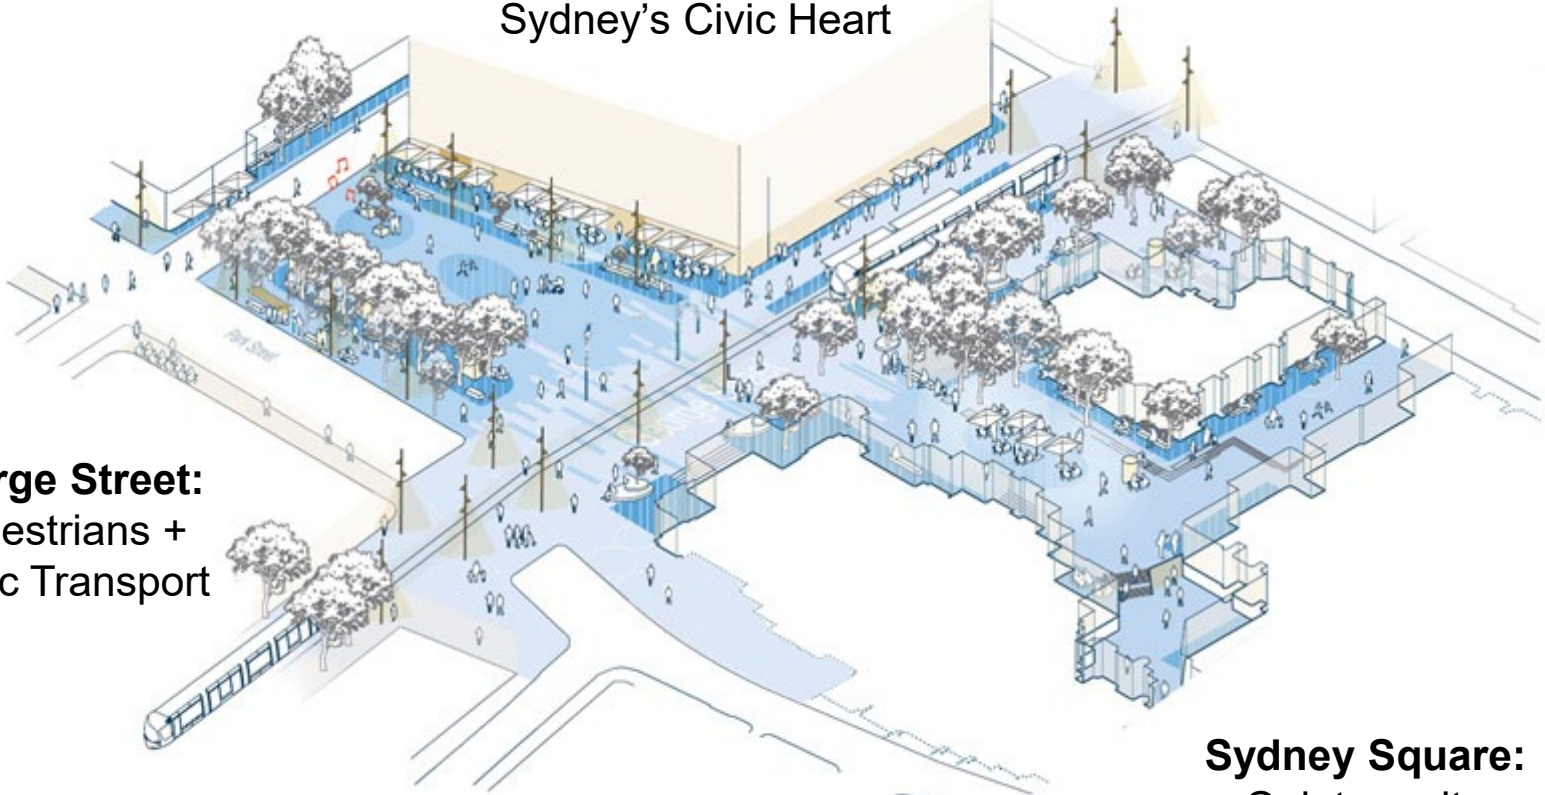

2023

2008

2023

2020 - 2025

Sydney Structure Plan
Sydney Planning Strategy

2 Three linked city squares

The 3 squares at Circular Quay, Town Hall and Central linked by a transformed George Street will provide more space for public life in the heart of our city. These public spaces are essential to ensure our city remains liveable and sustains its role as a global economic centre.

Precinct Vision

Town Hall Square:
Sydney's Civic Heart

George Street:
Pedestrians +
Public Transport

Sydney Square:
Quiet respite

Town Hall Precinct
(Public Spaces Public Life Study 2020)

Project Vision

A civic space (Sydney's civic heart)