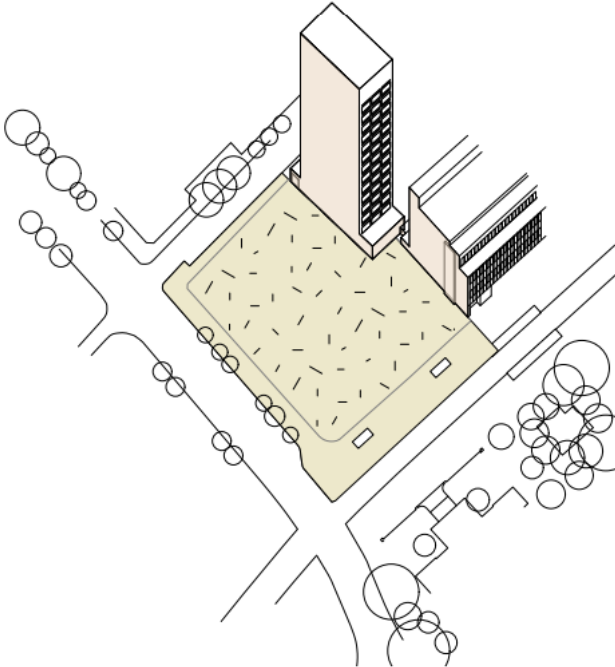

A major new civic space