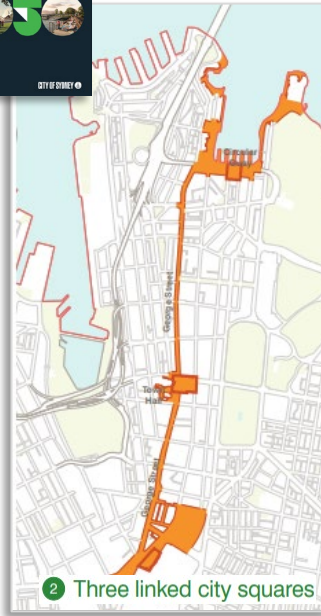

2020 - 2025

2 Three linked city squares

The 3 squares at Circular Quay, Town Hall and Central linked by a transformed George Street will provide more space for public life in the heart of our city. These public spaces are essential to ensure our city remains liveable and sustains its role as a global economic centre.