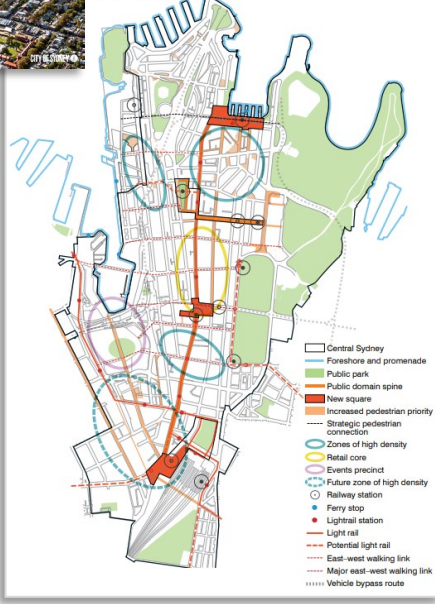

2020 - 2025

2 Three linked city squares

The 3 squares at Circular Quay, Town Hall and Central linked by a transformed George Street will provide more space for public life in the heart of our city. These public spaces are essential to ensure our city remains liveable and sustains its role as a global economic centre.