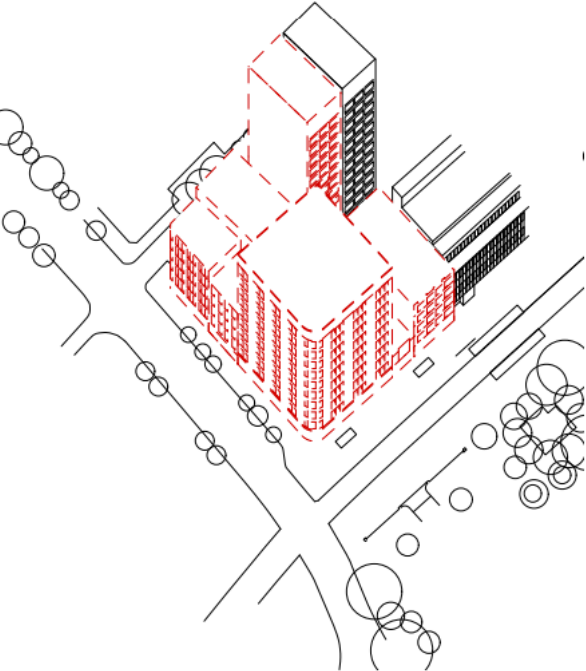

Project scope

Demolition